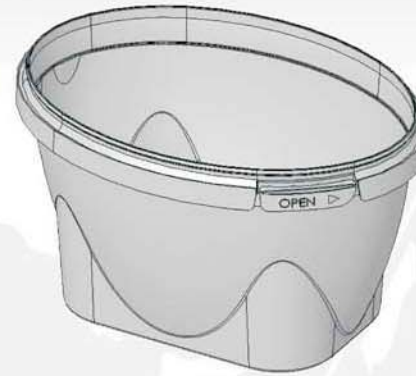

EC 132-510
510ml / 18 Oz